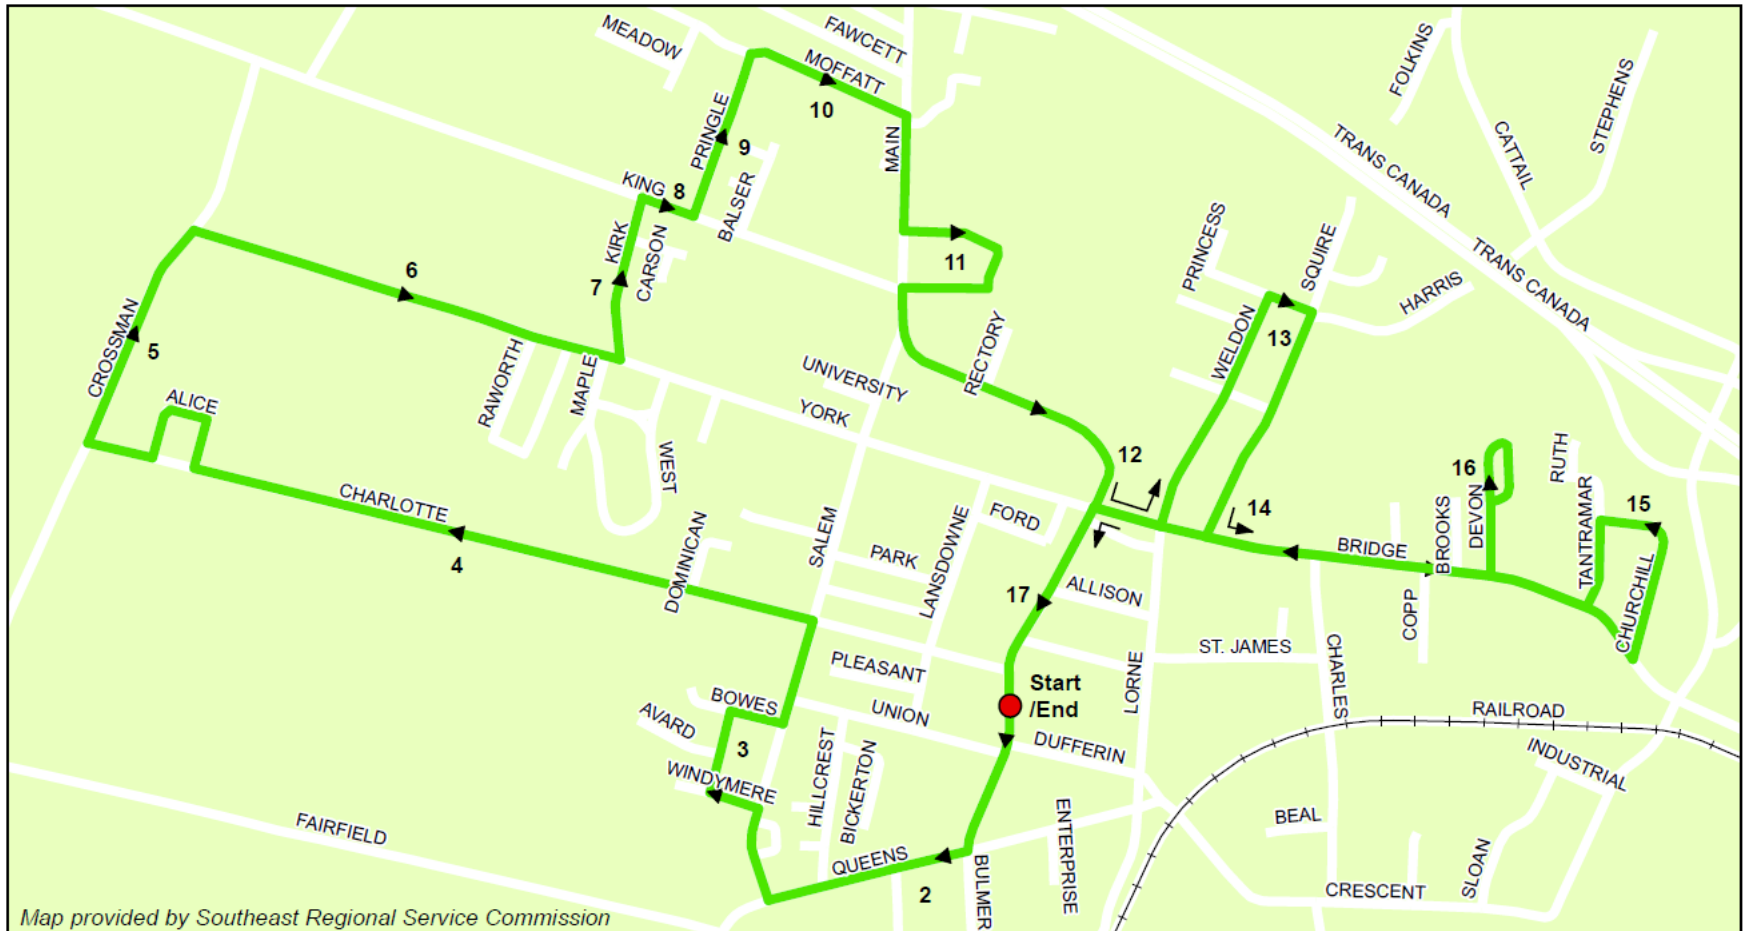

# 6th Annual Emergency Services Parade of Lights

Come out and see all of the emergency services decorate their trucks with Christmas Lights!!

Special Guest: **Santa Claus!**

Saturday, December 8<sup>th</sup>, 2018 - 6 pm line-up

## Parade Route:

1. Leave Fire Station - 6:30 pm
2. Main Street to Queens to Salem
3. Salem to Windymere around Bowes Avenue to Salem
4. Salem to Charlotte Street up to Dorothy around Bernice Street
5. Down Crossman Rd
6. Up York to Kirk Street
7. Across Kirk to King St.
8. King St. to Pringle
9. Pringle to Moffatt
10. Moffat to Main Street
11. Up Main and do a loop around the Drew Nursing Home
12. Continue on Main and down Bridge Street to Weldon Street
13. Weldon Street around to Squire Street to Bridge
14. Bridge Street up to Churchill
15. Churchill around to Tantramar Place to Bridge
16. Bridge to Devon Avenue back to Bridge Street
17. Bridge Street to Main and return to Fire Station

Map provided by Southeast Regional Service Commission